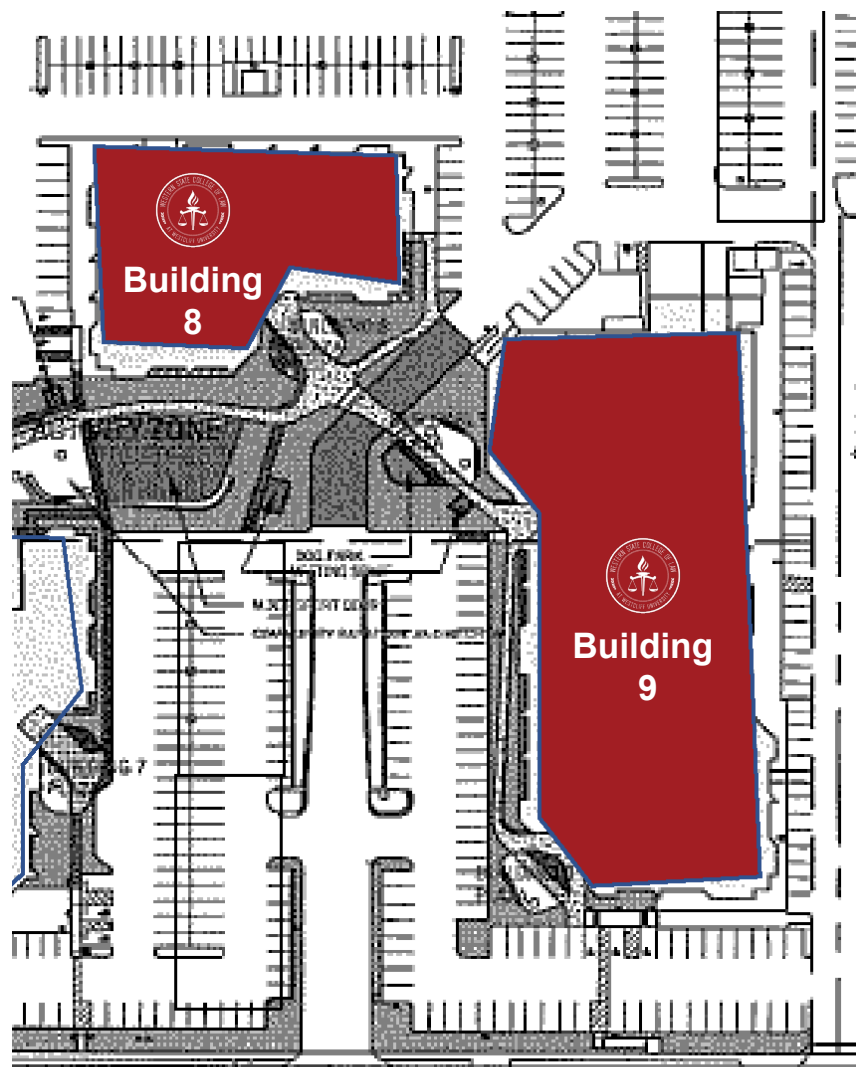

FA209

WSCL Event Center

WESTERN STATE COLLEGE OF LAW

— AT WESTCLIFF UNIVERSITY —

16715 Von Karman Ave., #100, Irvine, CA 92606

Campus Map

Von Karman Ave.

– Parking –

Available adjacent to each building,
please park in unmarked spaces only.